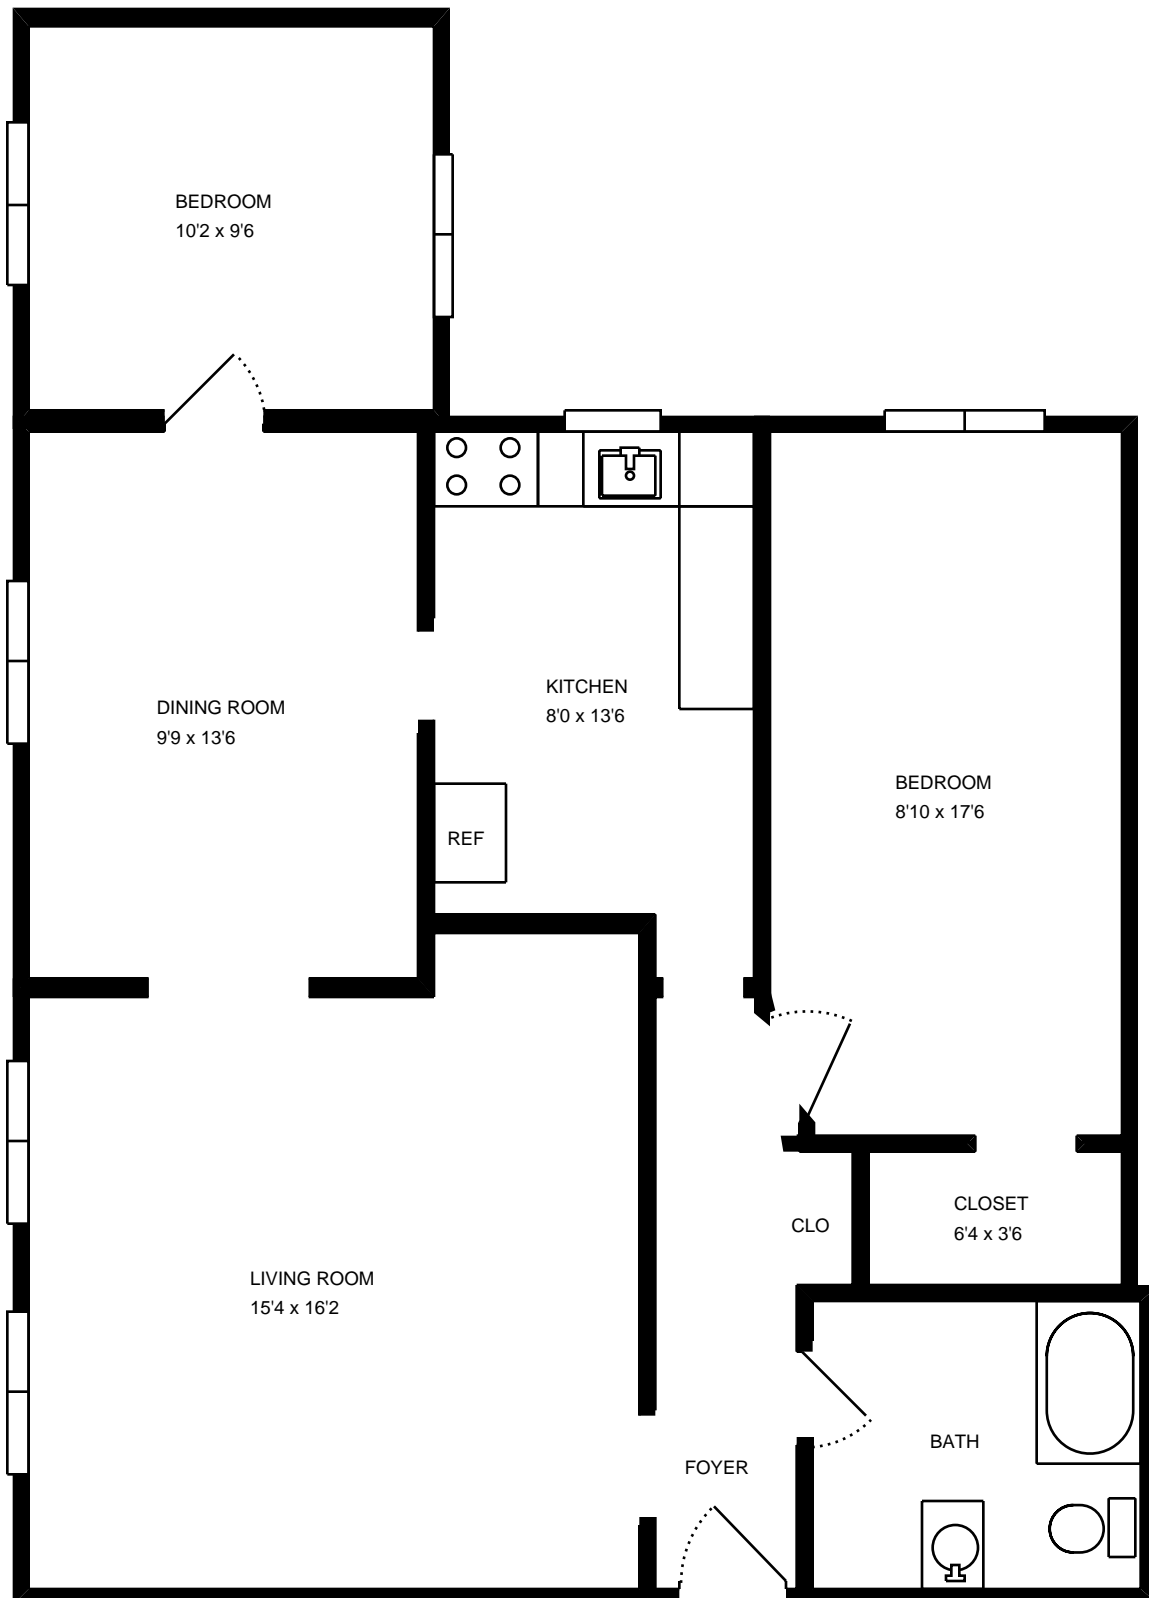

REAL ESTATE MEASURE

Website RE
Order #RE9800-3350
Measure #7332072
Measured 02/17/12

Property Address:
2043 wightman st
2br
pittsburgh, PA 15217

Total interior square footage on page: 856 sf

MeasureComp offers a limited warranty. For full details, please visit <http://www.measurecomp.com/RealEstateWarranty.htm>